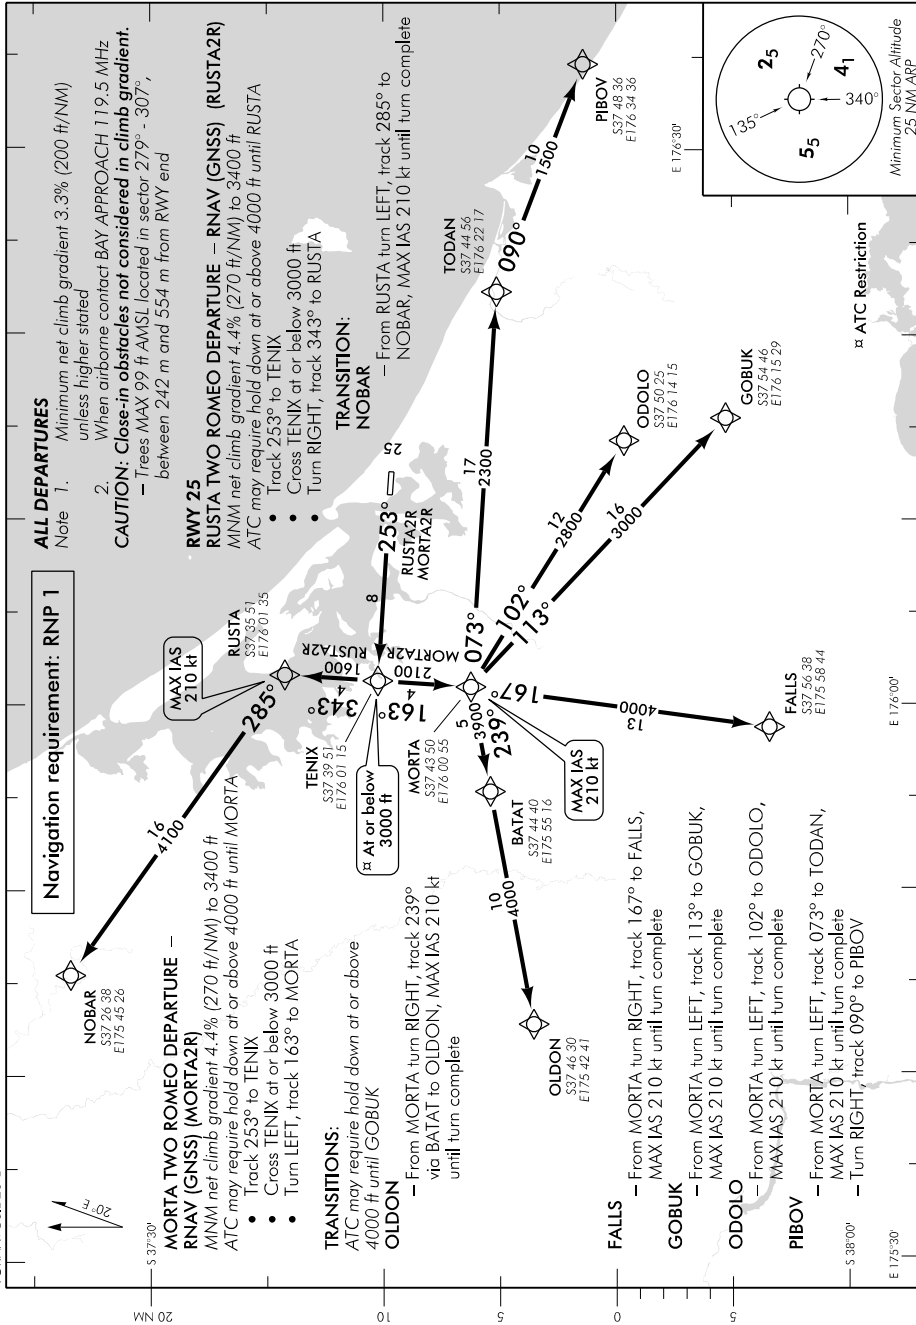

ELEV 13

CAT A,B,C,D

**TAURANGA**

**RNAV (GNSS) SID RWY 07**

NZTG

BAY APPROACH: 119.5 123.8

TOWER: 118.3 129.2

ATIS: 126.6

UNATTENDED: 118.3

ELEV 13

CAT A,B,C,D

## RNAV (GNSS) SID RWY 25

BAY APPROACH: 119.5 123.8

TOWER: 118.3 129.2

ATIS: 126.6

UNATTENDED: 118.3

TGRNAVGSID25-E

Effective: 28 MAR 19